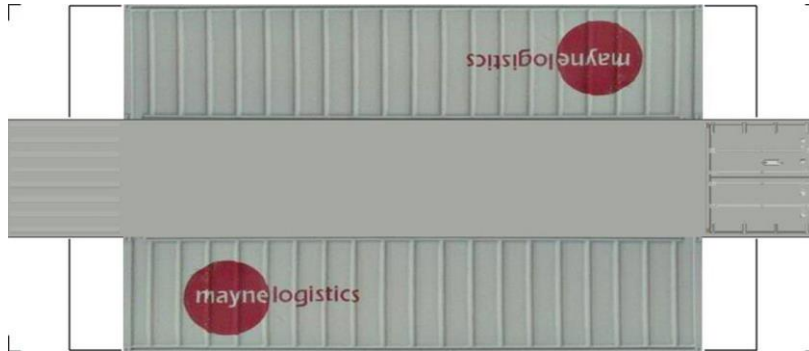

BUILD YOUR OWN (N SCALE) 40ft SHIPPING CONTAINERS

[Click to watch instructional video](#)

BUILD YOUR OWN (40ft SHIPPING CONTAINERS) N SCALE

Drawn By
www.krafttrains.com