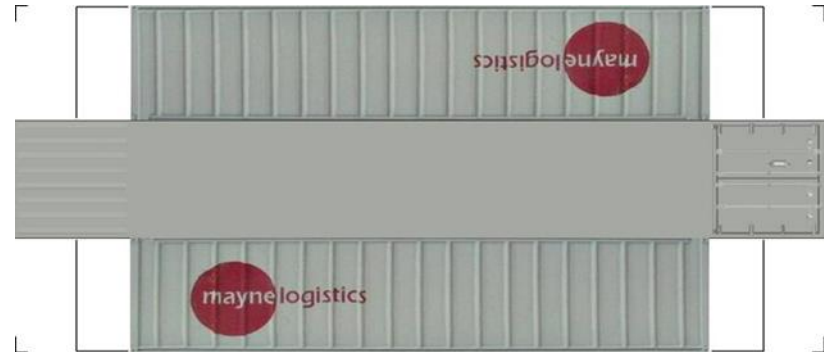

BUILD YOUR OWN (N SCALE) 40ft SHIPPING CONTAINERS

[Click to watch instructional video](#)

BUILD YOUR OWN (40ft SHIPPING CONTAINERS) N SCALE

Drawn By
www.krafttrains.com