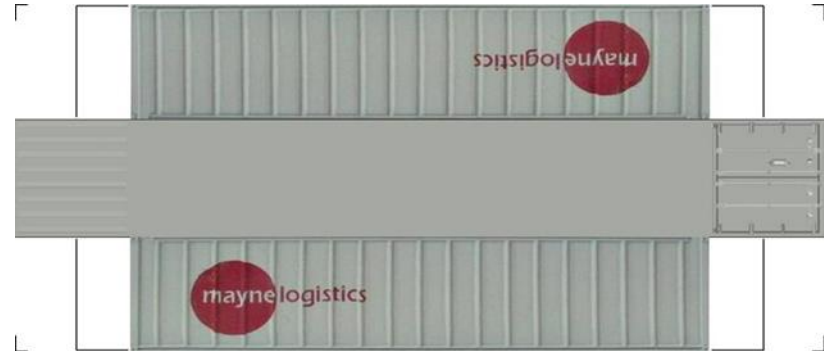

BUILD YOUR OWN (N SCALE) 40ft SHIPPING CONTAINERS

[Click to watch instructional video](#)

BUILD YOUR OWN (40ft SHIPPING CONTAINERS) N SCALE

Drawn By
www.krafttrains.com