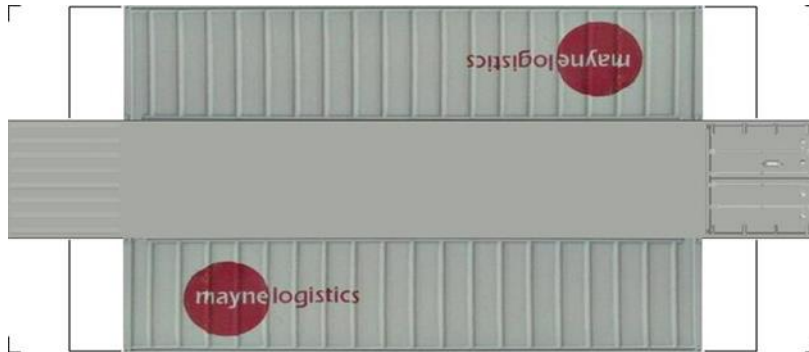

BUILD YOUR OWN (N SCALE) 40ft SHIPPING CONTAINERS

[Click to watch instructional video](#)

BUILD YOUR OWN (40ft SHIPPING CONTAINERS) N SCALE

Drawn By
www.krafttrains.com